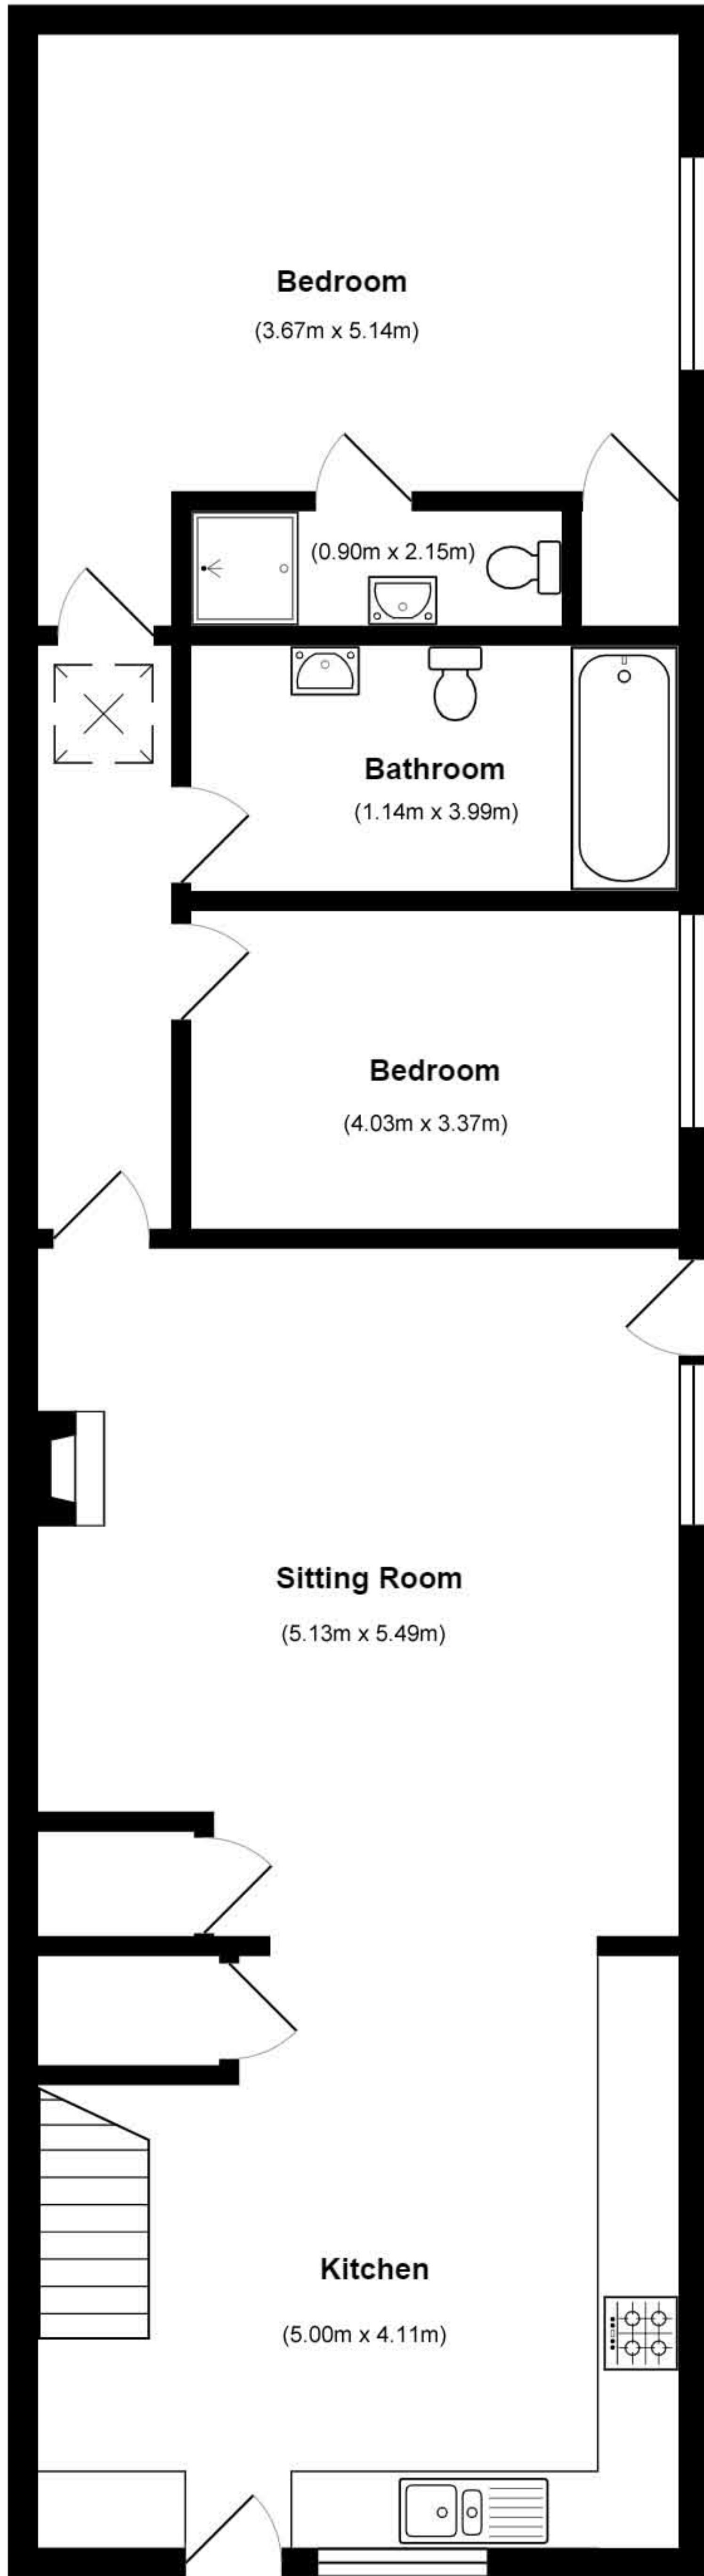

# Byre, Aymestry Barns

Ground Floor

First Floor

Total Area: 118.0 m<sup>2</sup> ... 1270 ft<sup>2</sup>

All measurements of doors, windows, rooms are approximate and for display purposes only.  
No responsibility is taken for any error, omission or mis-statement.  
The services, systems and appliances shown have not been tested and no guarantee  
as the operability or efficiency can be given.