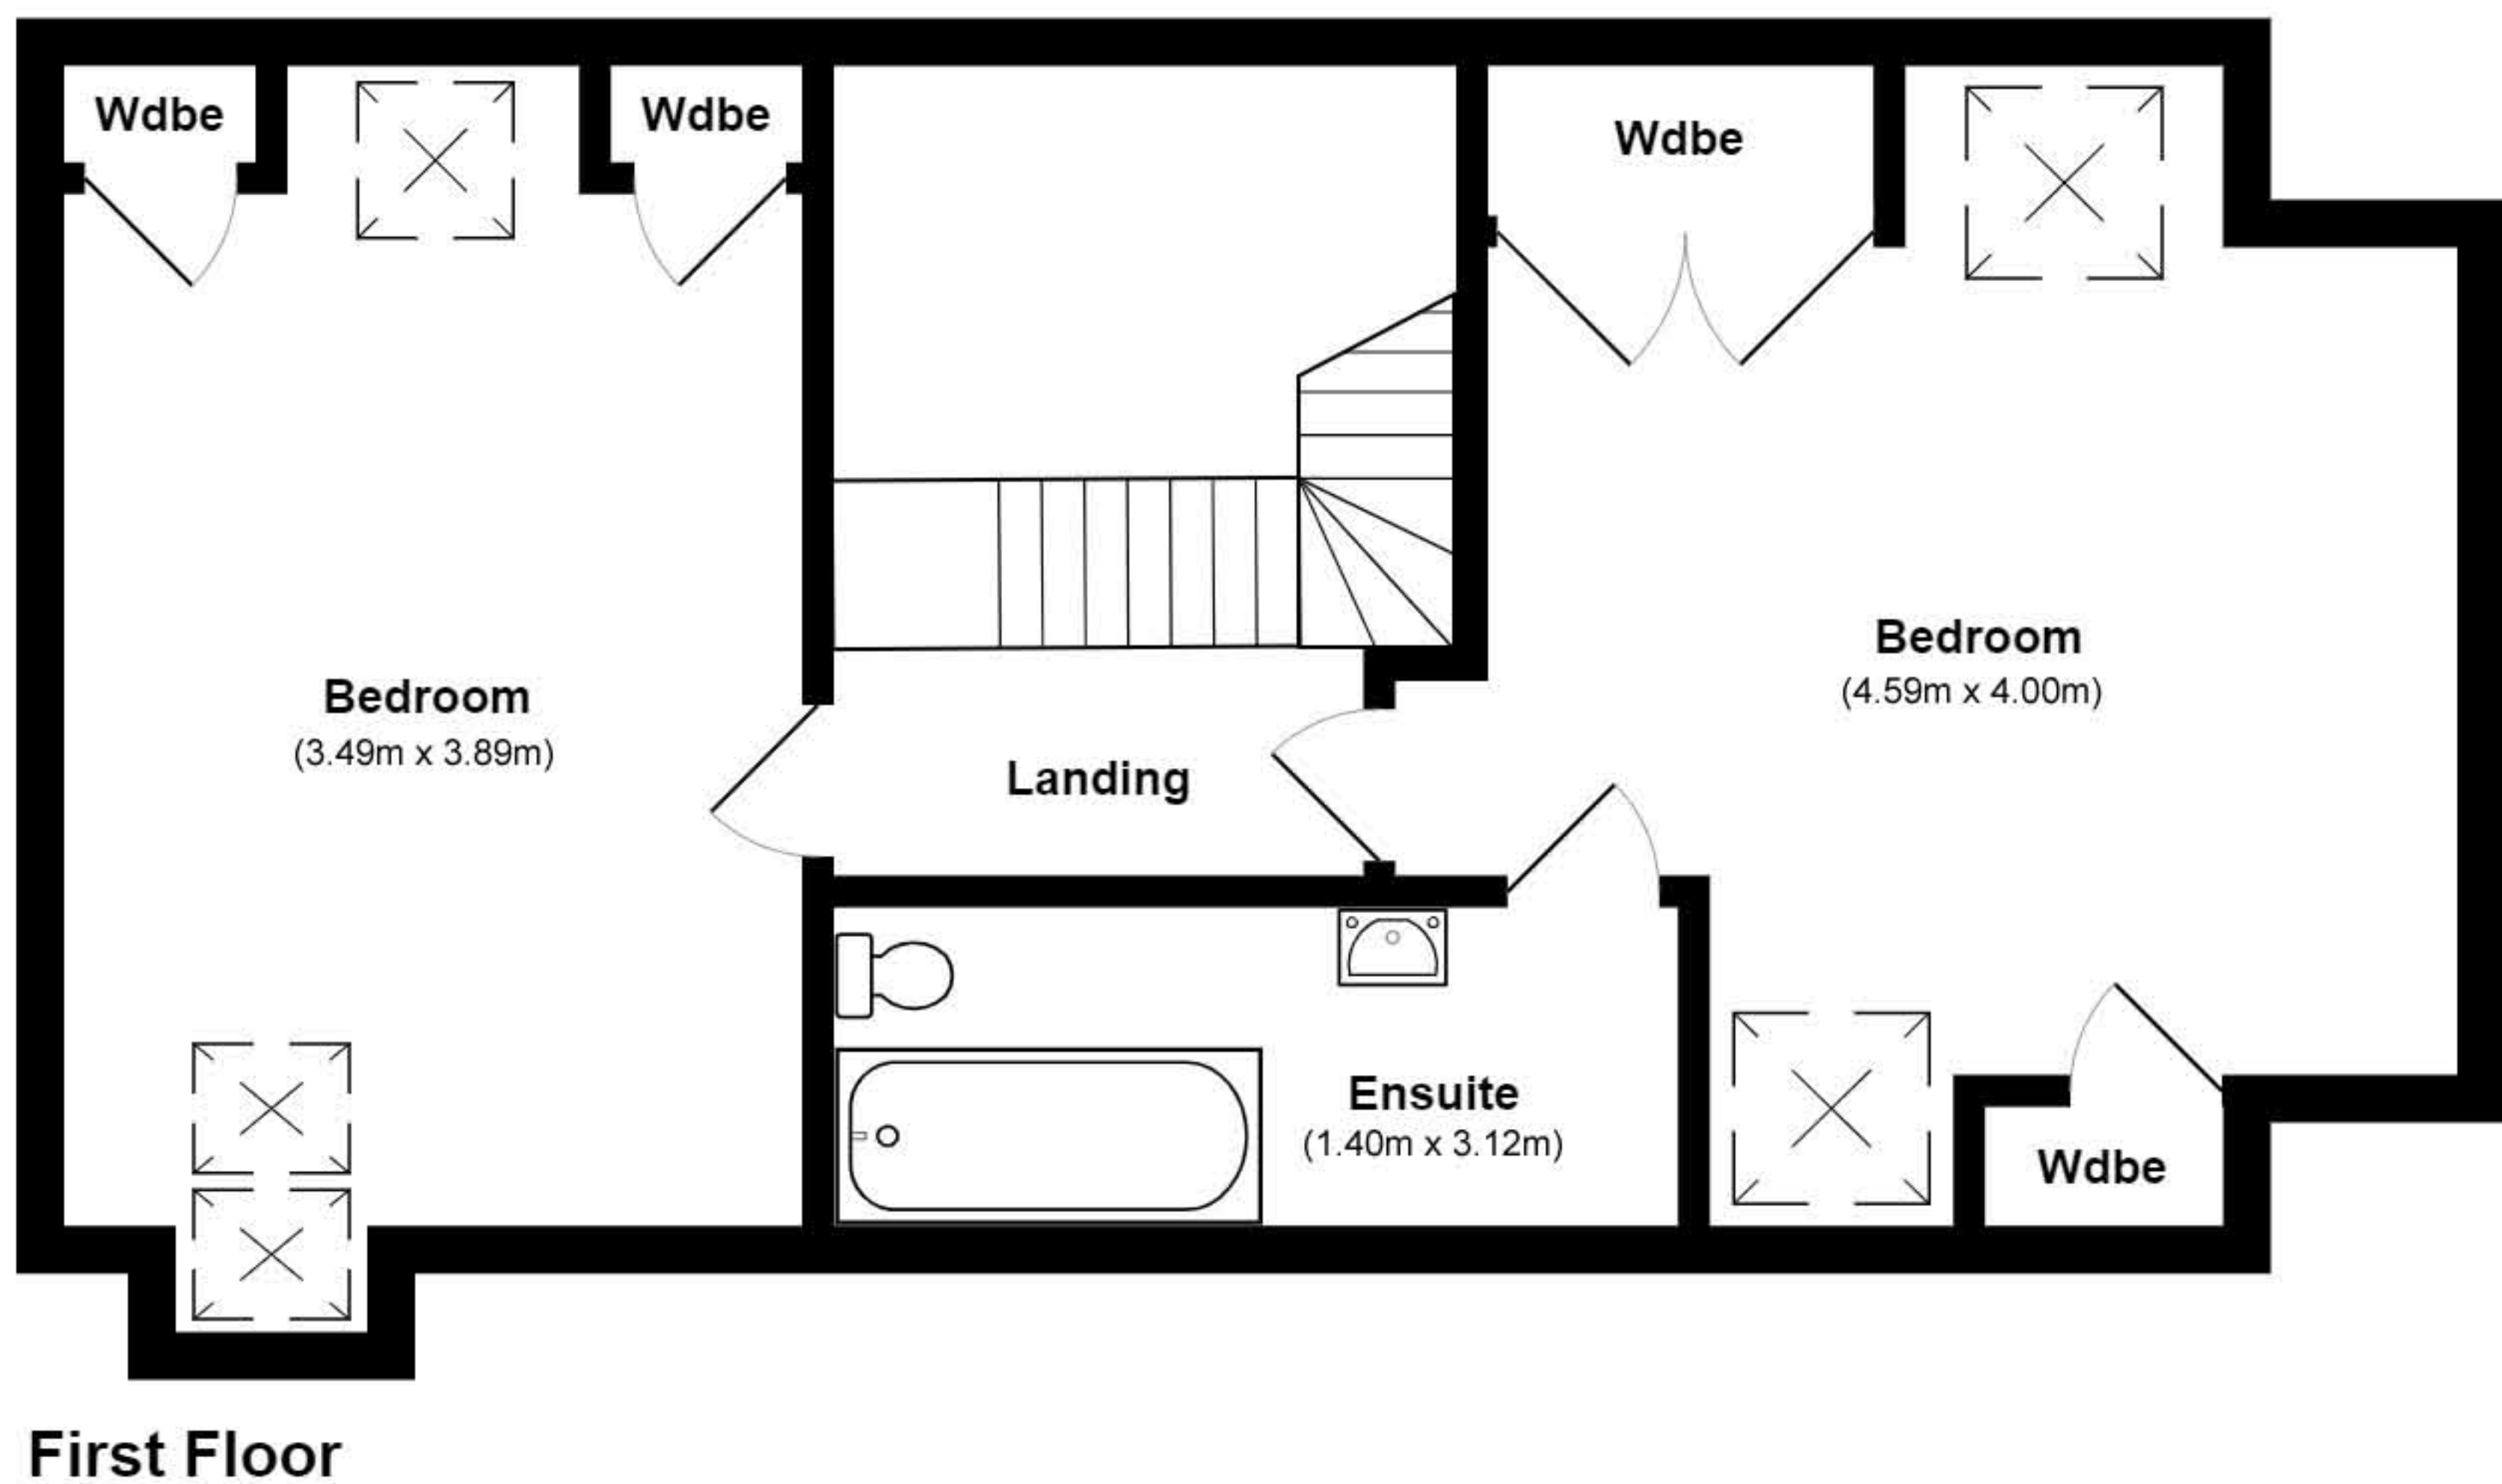

Mereswood, Aymestry Barns

Total Area: 138.0 m² ... 1485 ft²

All measurements of doors, windows, rooms are approximate and for display purposes only.

No responsibility is taken for any error, omission or mis-statement.