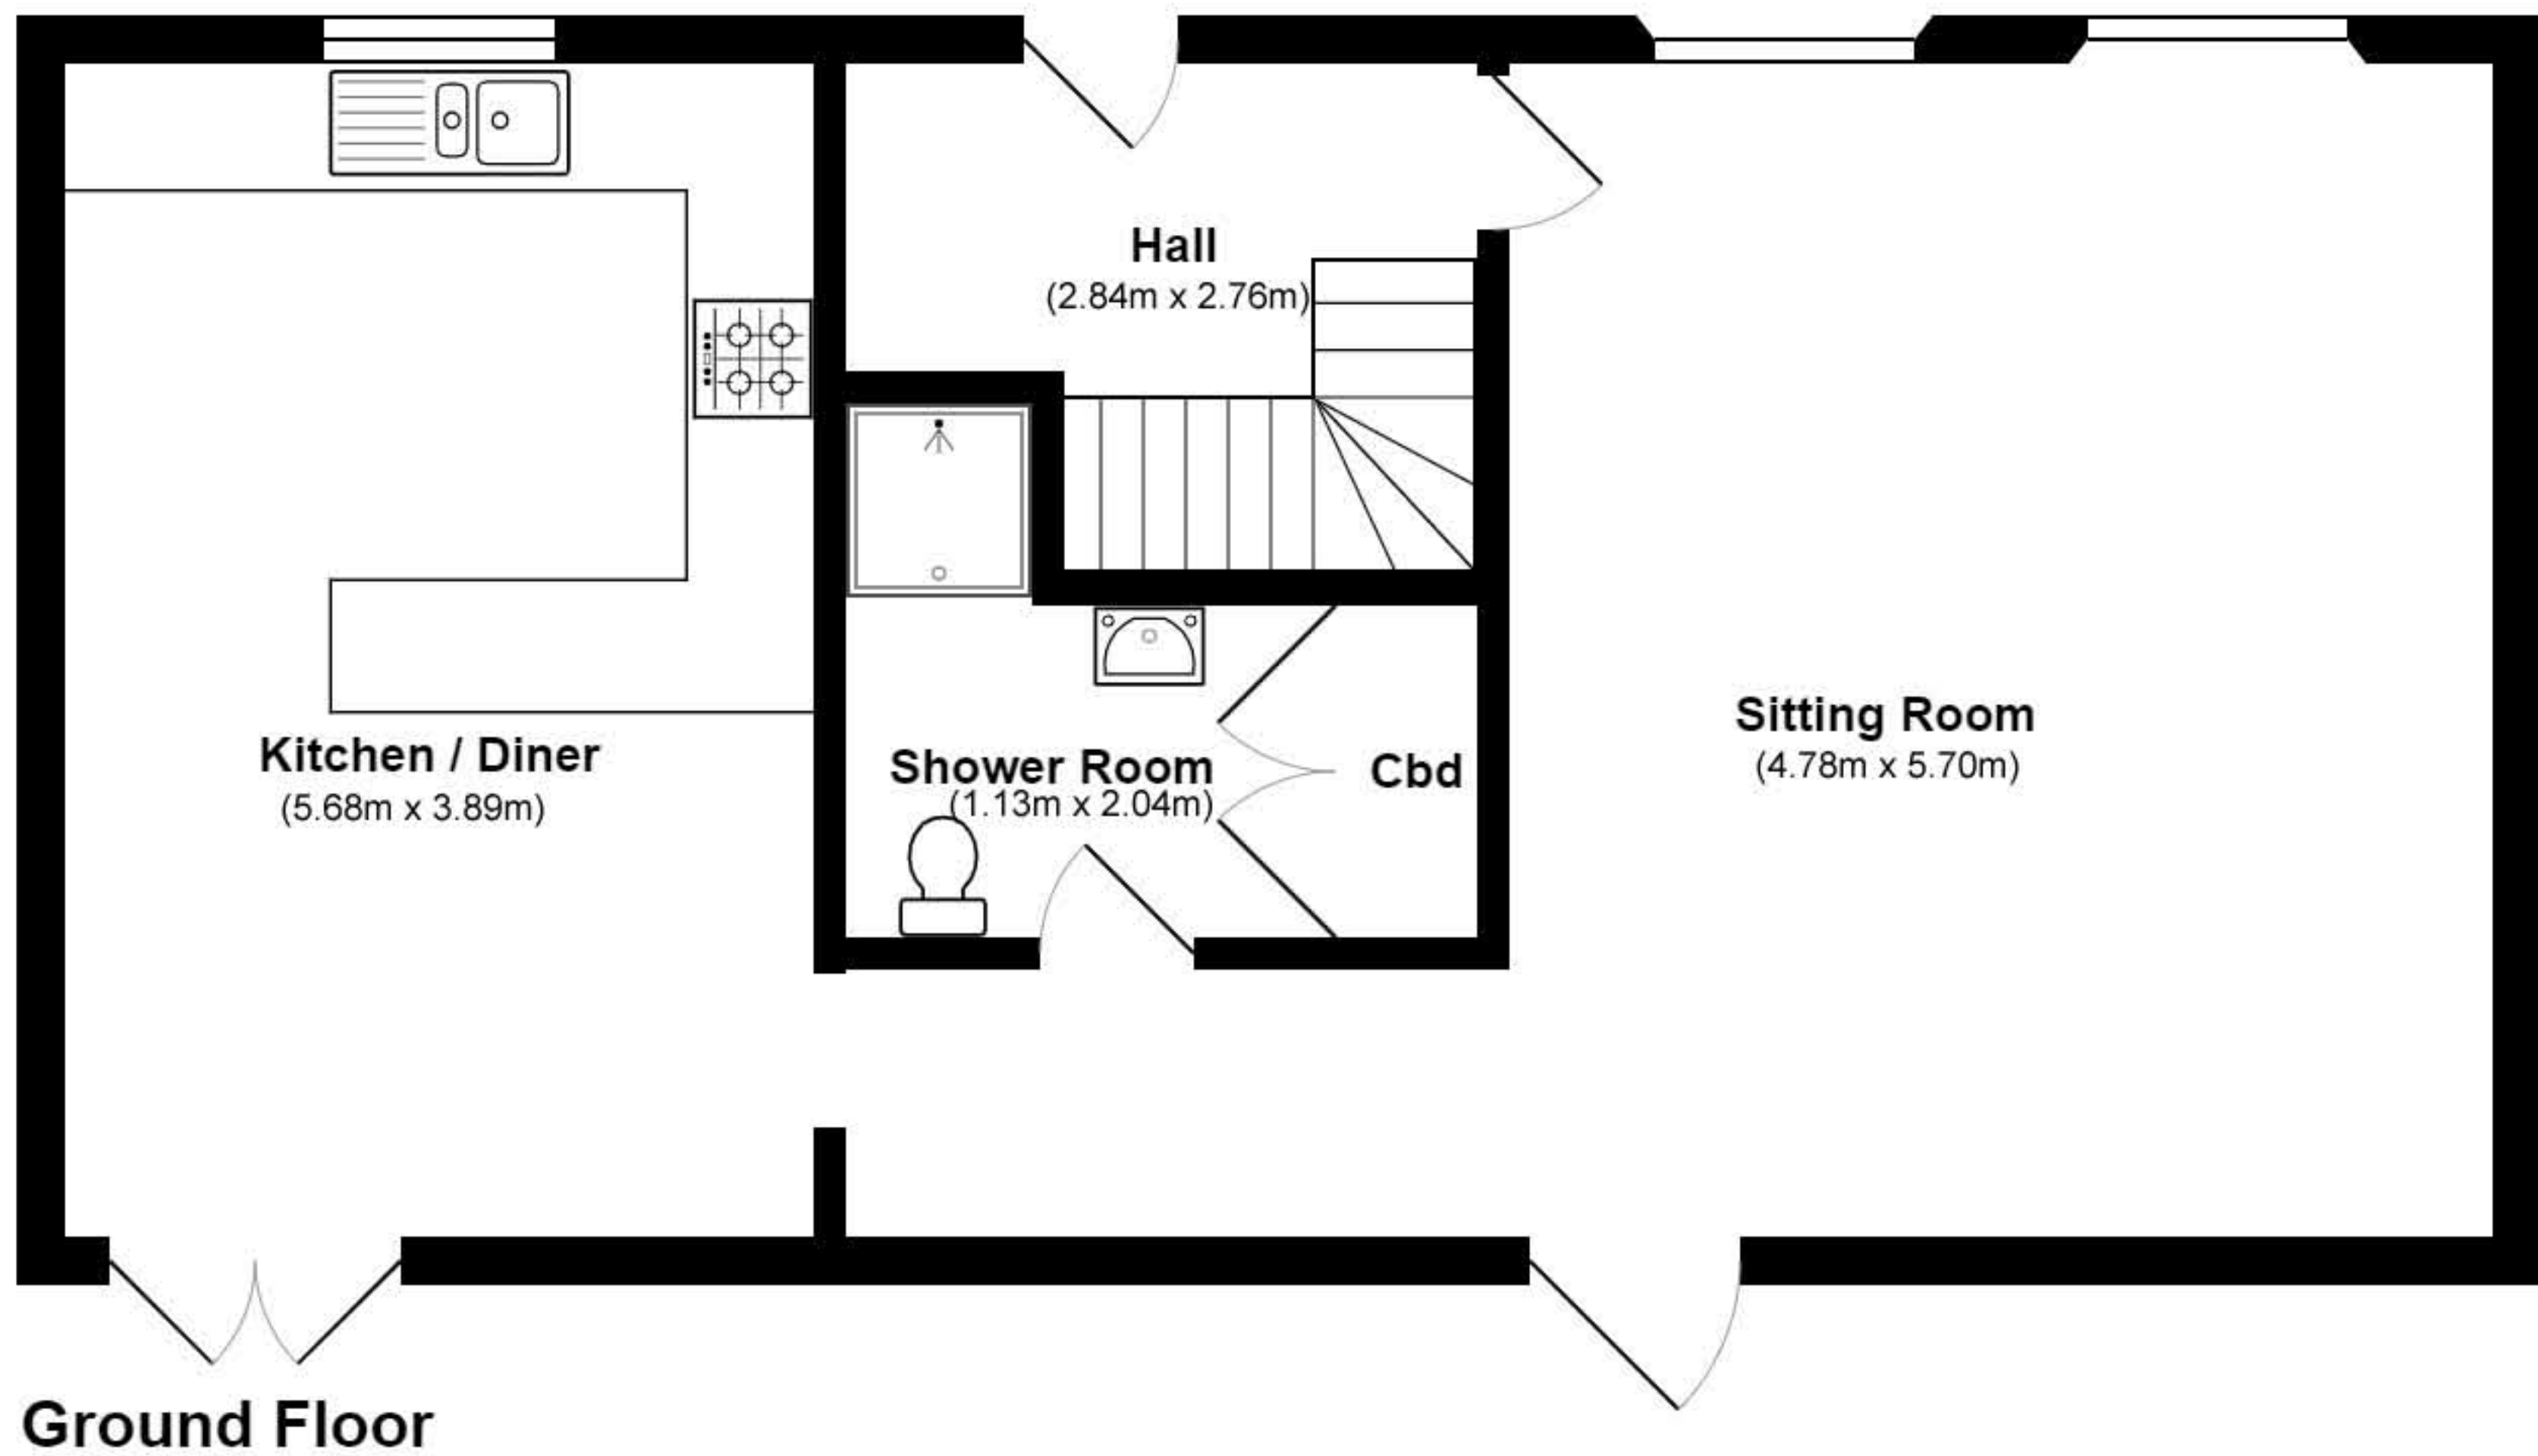

Mereswood, Aymestry Barns

Total Area: 138.0 m² ... 1485 ft²

All measurements of doors, windows, rooms are approximate and for display purposes only.

No responsibility is taken for any error, omission or mis-statement.