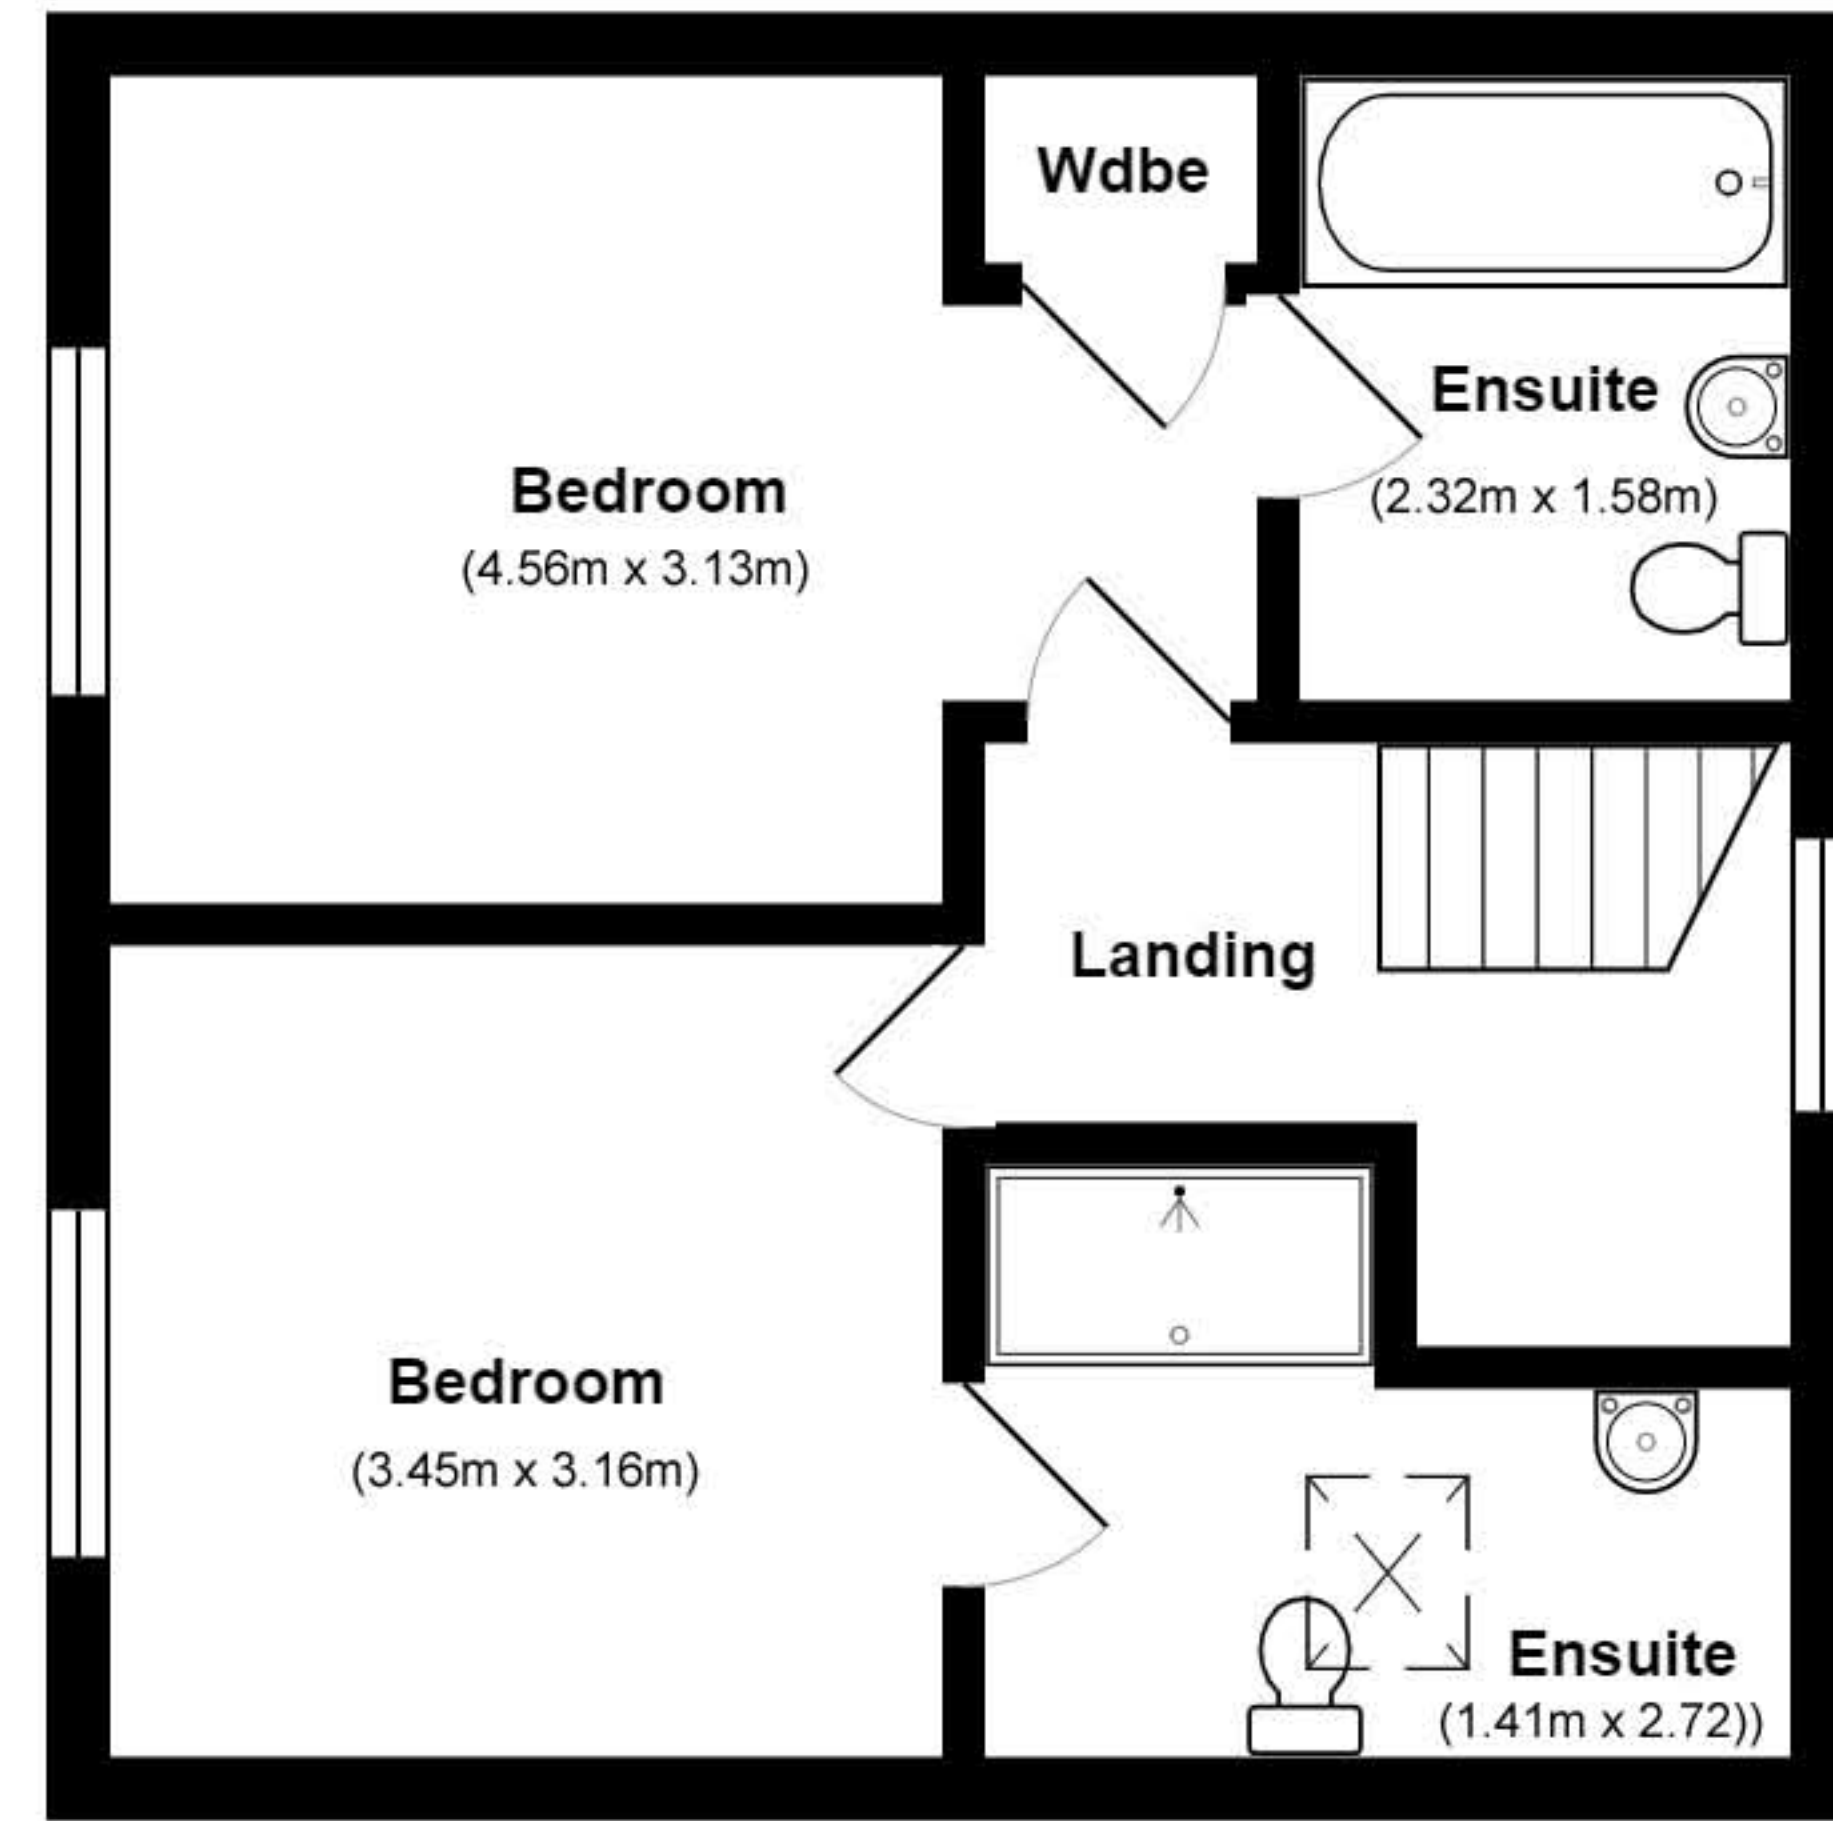

The Granary, Aymestry Barns

Ground Floor

First Floor

Total Approx Area: 81.0 m² ... 872 ft²

All measurements of doors, windows, rooms are approximate and for display purposes only.

No responsibility is taken for any error, omission or mis-statement.

The services, systems and appliances shown have not been tested and no guarantee as the operability or efficiency can be given.

Annex Floor Plan

All measurements of doors, windows, rooms are approximate and for display purposes only.
No responsibility is taken for any error, omission or mis-statement.
The services, systems and appliances shown have not been tested and no guarantee
as the operability or efficiency can be given.