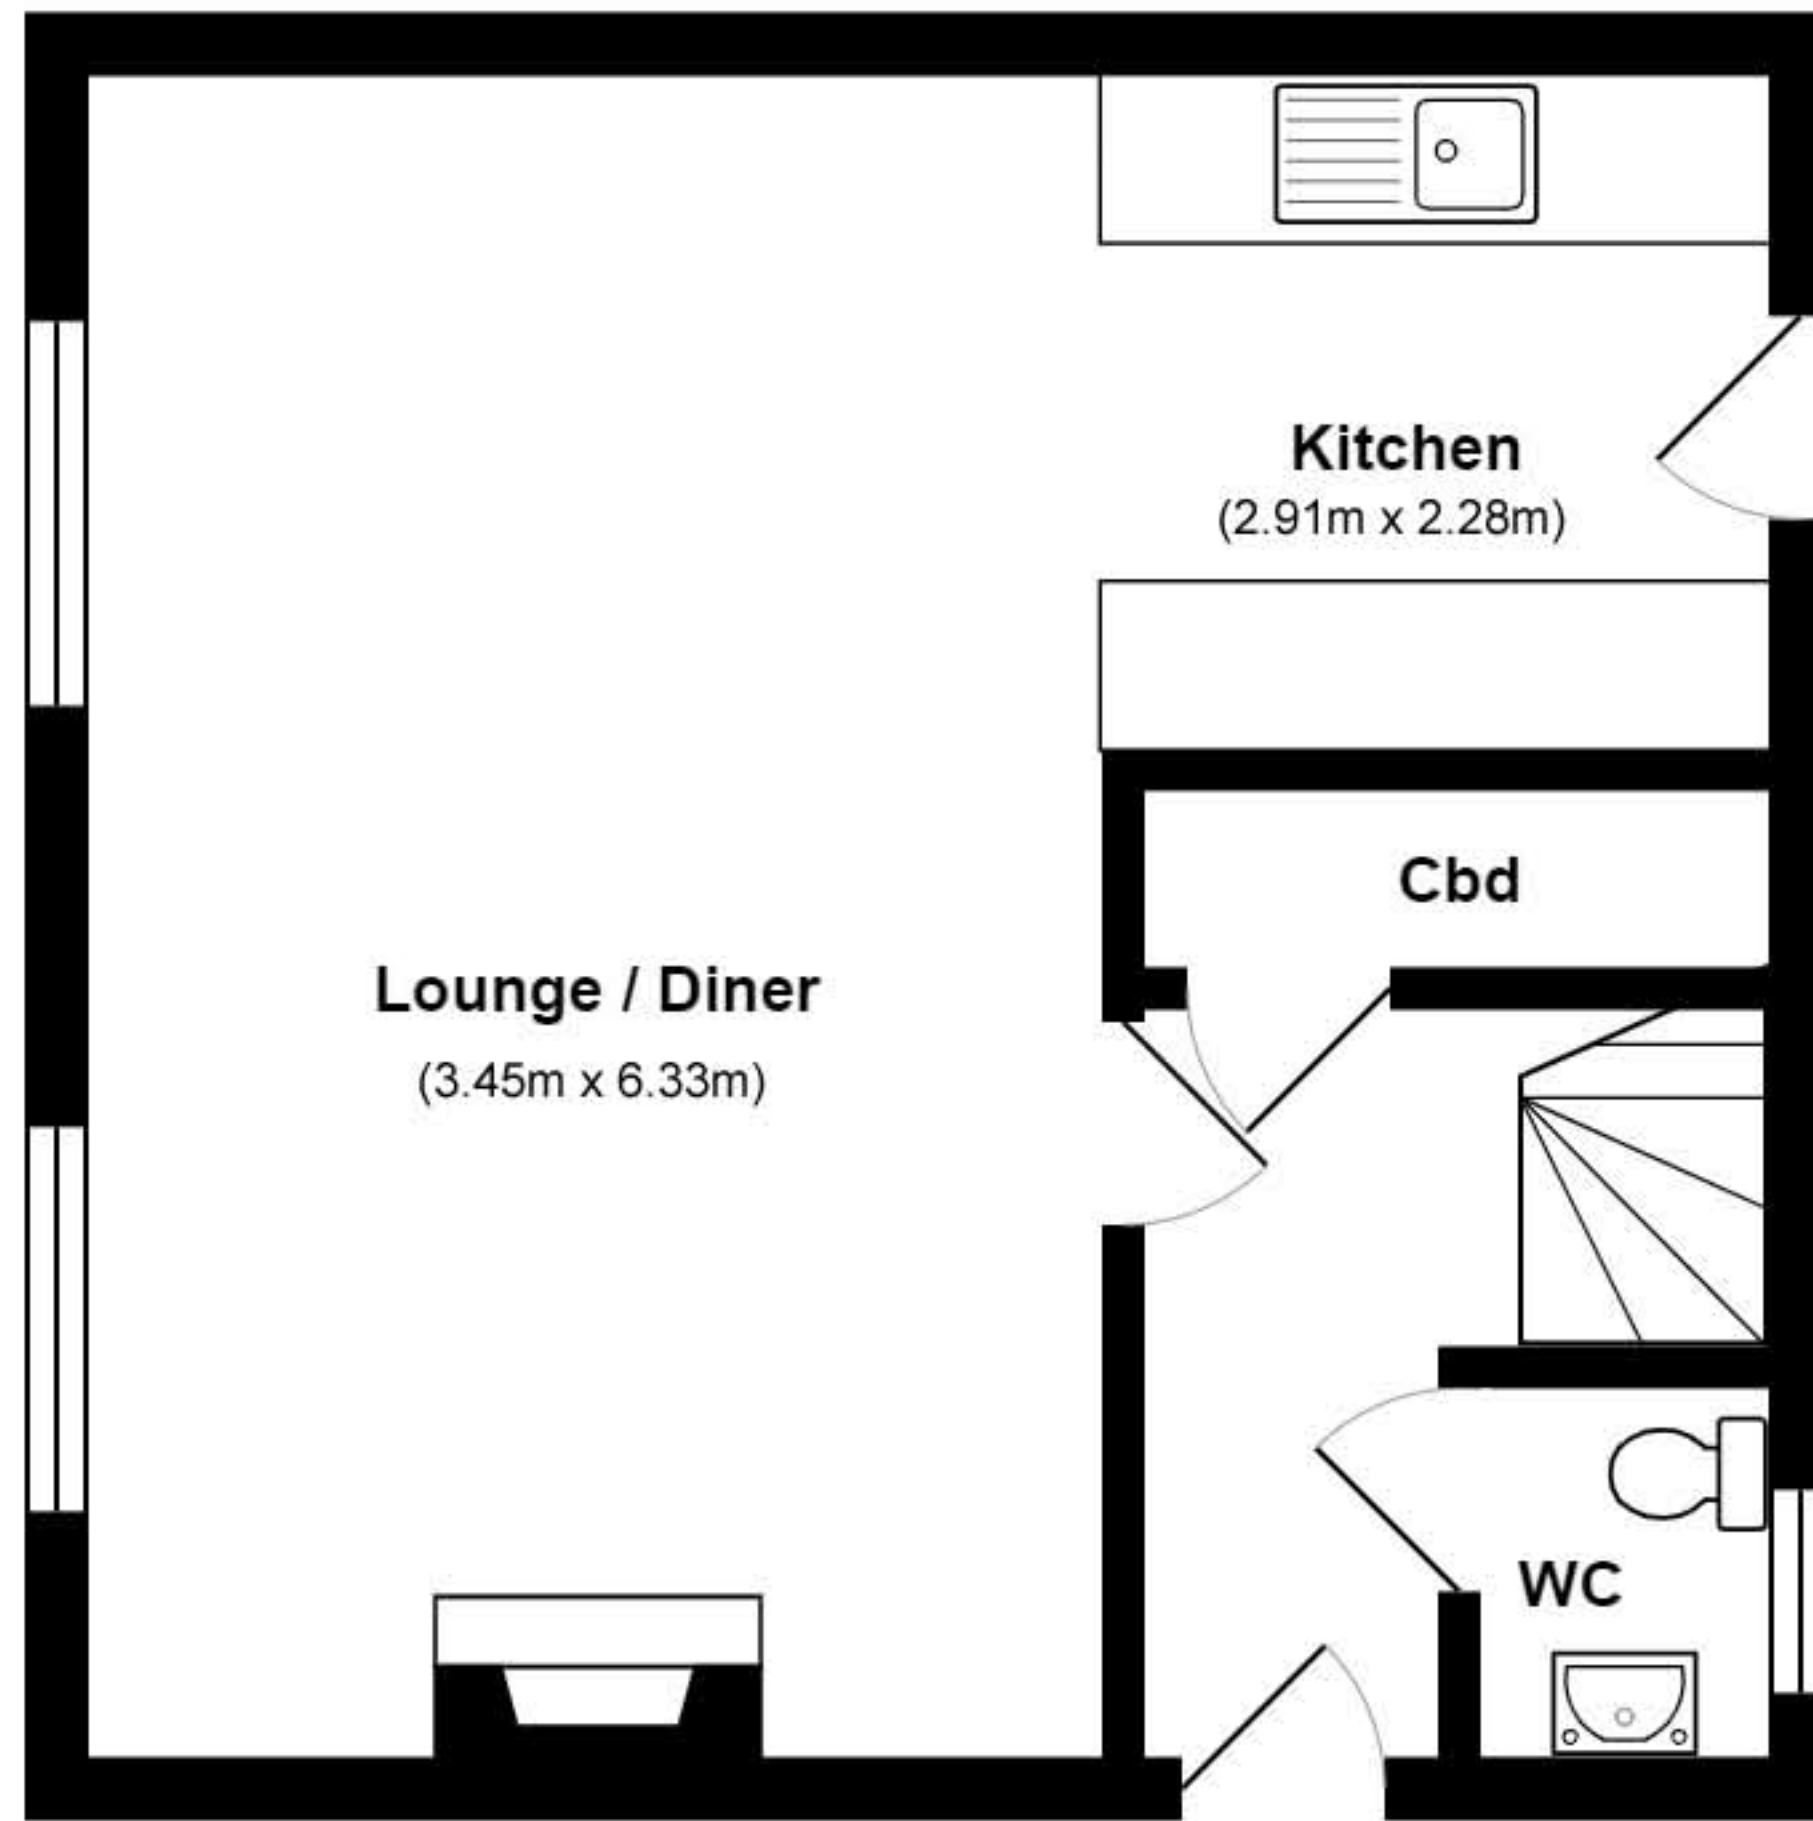

The Granary, Aymestry Barns

Ground Floor

First Floor

Total Approx Area: 81.0 m² ... 872 ft²

All measurements of doors, windows, rooms are approximate and for display purposes only.

No responsibility is taken for any error, omission or mis-statement.

The services, systems and appliances shown have not been tested and no guarantee as the operability or efficiency can be given.

Annex Floor Plan

All measurements of doors, windows, rooms are approximate and for display purposes only.
No responsibility is taken for any error, omission or mis-statement.
The services, systems and appliances shown have not been tested and no guarantee
as the operability or efficiency can be given.