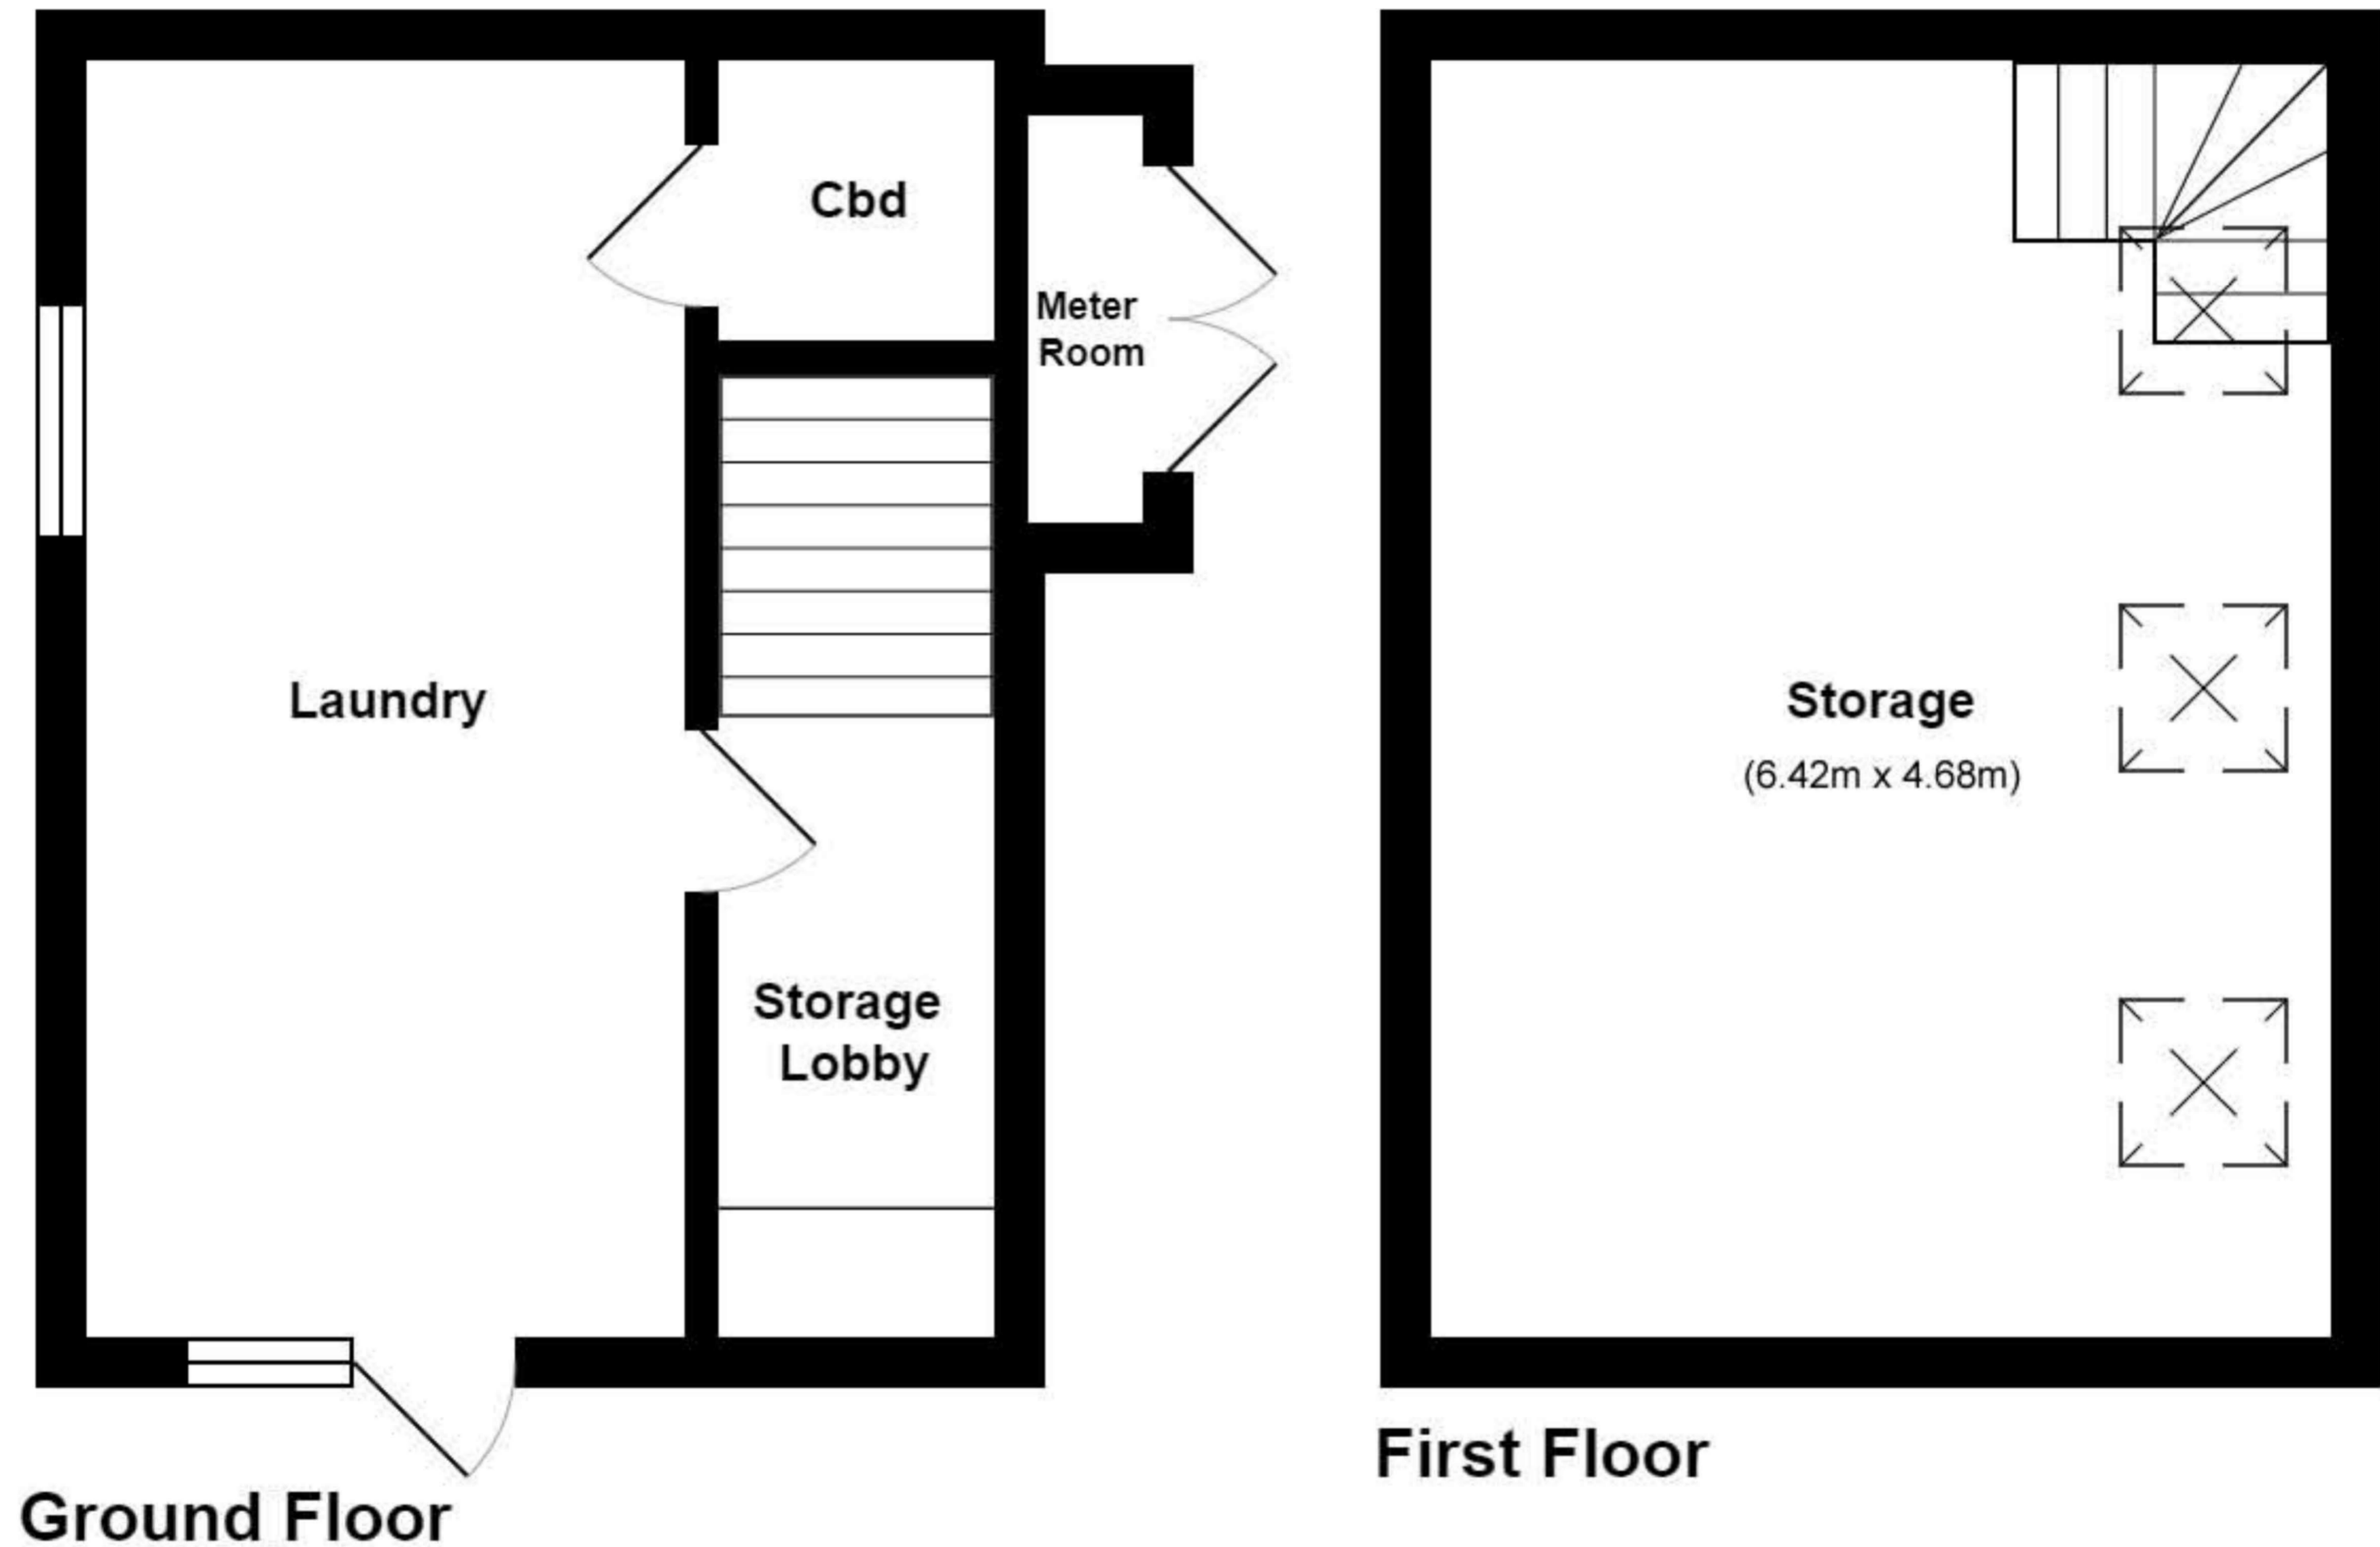

The Granary, Aymestry Barns

Ground Floor

First Floor

Total Approx Area: 81.0 m² ... 872 ft²

All measurements of doors, windows, rooms are approximate and for display purposes only.

No responsibility is taken for any error, omission or mis-statement.

The services, systems and appliances shown have not been tested and no guarantee as the operability or efficiency can be given.

Annex Floor Plan

All measurements of doors, windows, rooms are approximate and for display purposes only.
No responsibility is taken for any error, omission or mis-statement.
The services, systems and appliances shown have not been tested and no guarantee
as the operability or efficiency can be given.